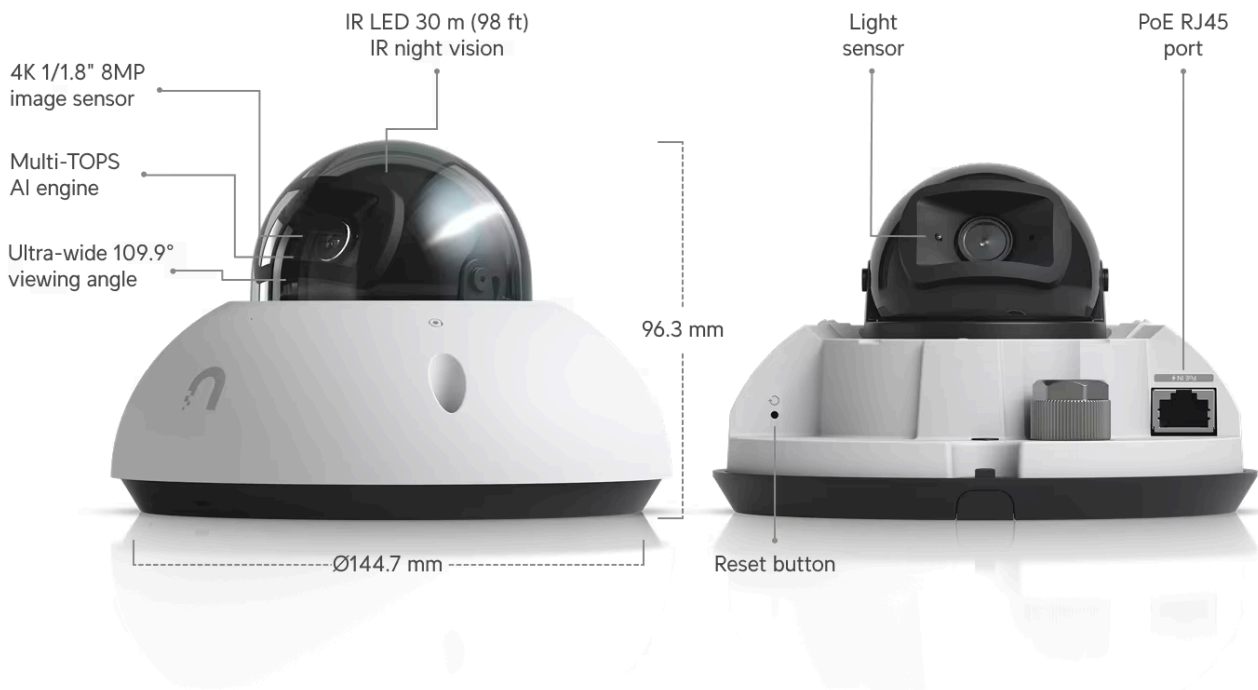

G6 Dome

UVC-G6-Dome

Overview

Dimensions	Ø144.7x 96.3 mm (Ø5.7 x 3.8")
IR Night Vision	30 m (98 ft)
Face Recognition	✓
License Plate Recognition	✓
Smart Detections (People, Vehicles, Animals)	✓
Resolution	4K
Field of View	H: 109.9°, V: 56.7°, D: 134.1°
Audio	Microphone
Weatherproofing	IP66

Tamper Resistance

IK10

Mounting

Ceiling, Wall mount (Included)
Gang Box Mounting Plate, Camera Dual Mount,
Flush Mount, Weather Shield (Optional)

Performance

Networking Interface

10/100 MbE RJ45 port

Video

- Image Settings

Color, brightness, sharpness, contrast, white balance, exposure control, 2DNR, 3DNR, NR by motion, masking, text overlay, HDR

- Max. Frame Rate

30 FPS

- Resolution

8MP 3840 x 2160 (16:9)

Optics

- Sensor

1/1.8" 8MP

- Lens

Fixed focal length

- Night Mode

Built-in IR LED illumination and IR cut filter

Hardware

Max. Power Consumption