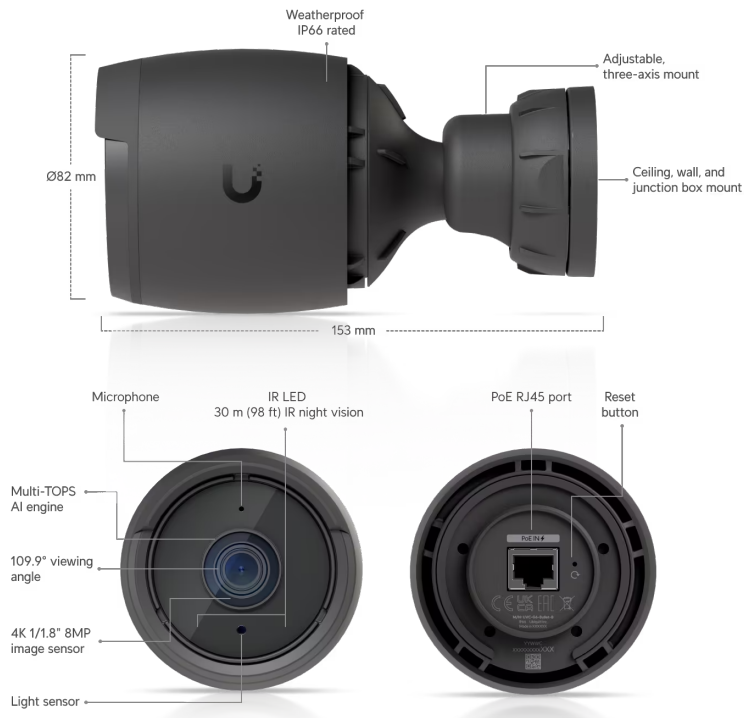

G6 Bullet

UVC-G6-Bullet-B

Overview

Dimensions

Without mount: Ø82 x 88.8 mm
(Ø3.2 x 3.5")

With mount: Ø82 x 153 mm
(Ø3.2 x 6")

IR Night Vision

30 m (98 ft)

Face Recognition

✓

License Plate Recognition

✓

Smart Detections (People, Vehicles, Animals)

✓

Resolution

4K

Field of View

H: 109.9°, V: 56.7°, D: 134.1°

Audio

Microphone

Weatherproofing	IP66
Tamper Resistance	IK04
Mounting	Wall, ceiling, pole mount (Included) Junction box, angled base (Optional)

Performance

Networking Interface	10/100 MbE RJ45 port
----------------------	----------------------

Power Method	PoE
--------------	-----

Processor	Quad-core Arm® Cortex®-A53 based chip
-----------	---------------------------------------

Pole Mount Diameter	1.5–2" (38–50 mm)
---------------------	-------------------