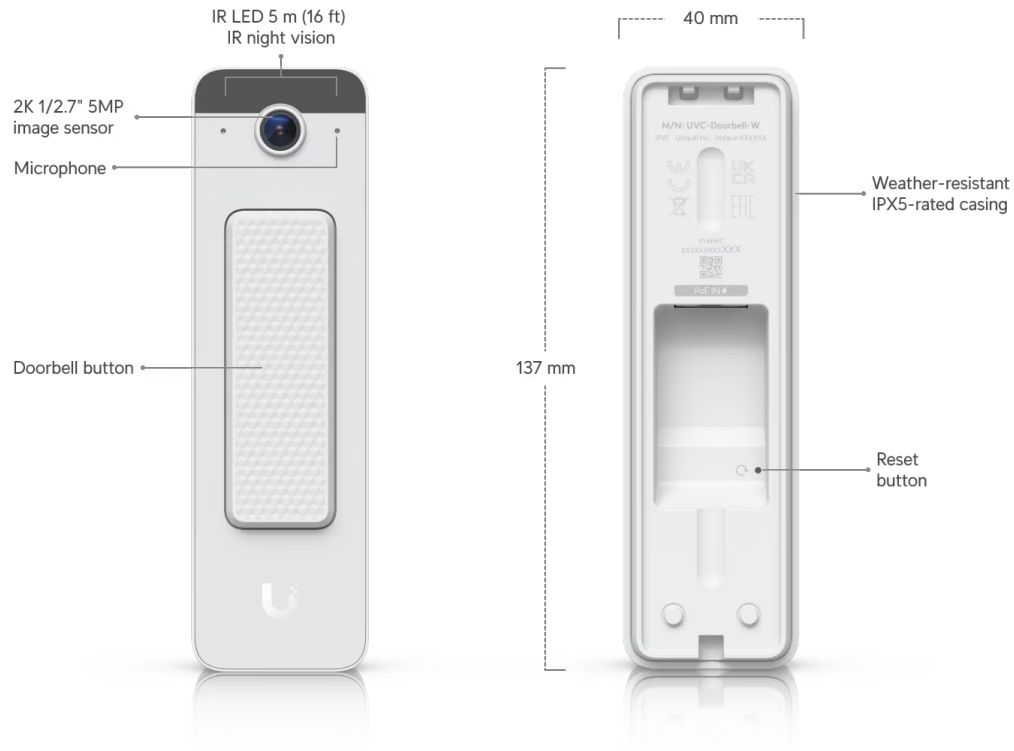

Doorbell Lite

UVC-Doorbell-W

Overview

Dimensions	137 x 40 x 26.4 mm (5.4 x 1.6 x 1")
IR Night Vision	5 m (16 ft)
Smart Detections (People, Vehicles, Animals)	✓
Resolution	5MP
Field of View	H: 95.8°, V: 131.2°, D: 175.9°
Audio	Two-way audio
Weatherproofing	IPX5
Mounting	Wall, 20° wedge (Included) Gang box, junction box (Optional)

Performance

Networking Interface	10/100 MbE port
Video	
<ul style="list-style-type: none">• Image Settings	Color, brightness, sharpness, contrast, white balance, exposure control, 2DNR, 3DNR, NR by motion, masking, text overlay
<ul style="list-style-type: none">• Max. Frame Rate	24 FPS
<ul style="list-style-type: none">• Resolution	5MP 1920 x 2560 (3:4)
Optics	
<ul style="list-style-type: none">• Sensor	1/2.7" 5MP
<ul style="list-style-type: none">• Lens	Fixed focal length
<ul style="list-style-type: none">• Night Mode	Built-in IR LED illumination and IR cut filter

Hardware

Max. Power Consumption	8W
Supported Voltage Range	37–57V DC
Power Method	PoE
Processor	Dual-core Arm® Cortex®-A7 based chip
Weight	Device: 142 g (5 oz) With flat wall mount: 165 g (5.8 oz) With 20° wedge mount: 179 g (6.3 oz)
Enclosure Material	Polycarbonate, metal
Mount Material	Formed sheet metal
Button	(1) Ring button (1) Factory-reset
Ambient Operating Temperature	-30 to 50° C (-22 to 122° F)