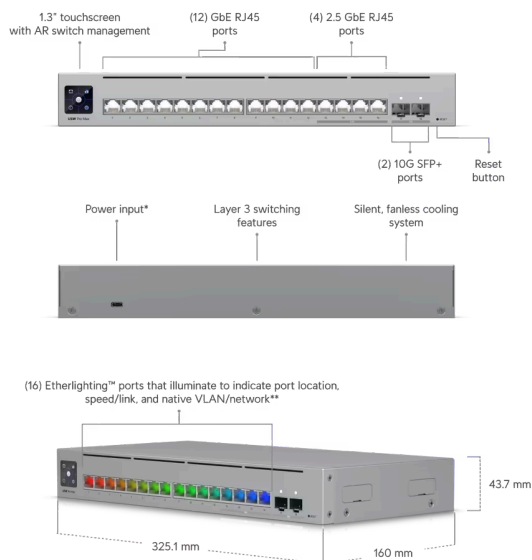

Pro Max 16

USW-Pro-Max-16

Mechanical

Dimensions	325.1 x 160 x 43.7 mm (12.8 x 6.3 x 1.7")
Weight	1.95 kg (4.3 lb)
Enclosure material	SGCC steel

Hardware

Management interface	Ethernet In-Band
Networking interface	(12) GbE RJ45 ports (4) 1/2.5 GbE RJ45 ports (2) 10G SFP+ ports
Total non-blocking throughput	42 Gbps
Switching capacity	84 Gbps
Forwarding rate	62.496 Mpps
Power method	Type-C adapter