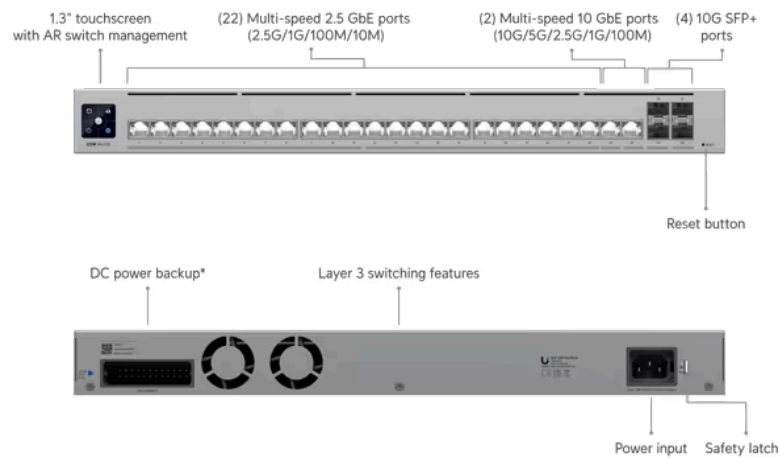

Pro HD 24

USW-PRO-HD24

*Require UniFi Power Backup.

^ Overview

Dimensions	442 x 285 x 44 mm (17.4 x 11.2 x 1.7")
Port Layout	
2.5 GbE RJ45	22 (2.5G/1G/100M/10M)
10 GbE RJ45	2 (10G/5G/2.5G/1G/100M)
10G SFP+	4 (10G/1G)
Redundancy	DC Power Backup
Layer 3	✓
Form Factor	Rack mount (1U)
Etherlighting™	✓

^ **Layer 3 Features**

DHCP Server (Local Networks)	✓
DHCP Relay	✓
Inter-VLAN Routing (Local Networks)	✓
Static Routing (Local Networks)	✓

^ **Layer 2 Features**

LACP Port Aggregation	✓
STP & RSTP	✓
QoS (DSCP)	✓
Pro AV Profiles (Play, Dante, Q-SYS, NDI, SDVoE, Shure, AES67, Crestron)	✓
Advanced IGMP Configuration (Querier, Fast Leave, Router Port)	✓
IGMP Snooping	✓
802.1X Control	✓
MAC-Based ACLs & Device Isolation	✓
DHCP Snooping & Guarding	✓
Egress Rate Limit	✓
Flow Control	✓
Storm Control	✓
Multicast & Broadcast Rate Limiting	✓
MAC Address Blocking	✓
IP-Based ACLs & Network Isolation	✓
MAC-Based Port Restriction	✓

Port Isolation	✓
Port Mirroring	✓
Jumbo Frames	✓
LLDP-MED	✓
Voice VLAN	✓
Loop Protection	✓
^ Hardware	
Max. Power Consumption	60W
Power Method	(1) Universal input, 100—240V AC, 50/60 Hz (1) USP RPS DC input
Power Input Method	AC input
Power Supply	AC/DC, internal, 60W
Supported Voltage Range	100—240V AC
Management	Ethernet AR
Heat Dissipation (Excluding PoE Output)	102.36 BTU/hr
Weight	Without mounting brackets: 4.2 kg (9.2 lb) With mounting brackets: 4.3 kg (9.4 lb)
Enclosure Material	SGCC steel
Mount Material	SGCC steel
Supported Rack Depth	400~1200 mm (15.7-47.2")
LCM Display	1.3" touchscreen
Ambient Operating Temperature	-5 to 40° C (23 to 104° F)
Ambient Operating Humidity	10 to 90% noncondensing
Etherlighting™	
Ethernet	✓
SFP+	✓
NDA Compliant	✓
Certifications	CE, FCC, IC