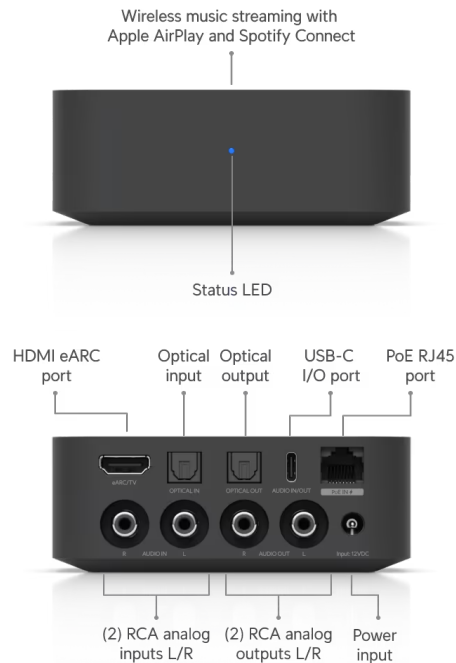

PoE Audio Port UPL-Port

Mechanical

Dimensions	109 x 109 x 40.5 mm (4.3 x 4.3 x 1.6")
Weight	250 g (8.5 oz)
Enclosure Material	Polycarbonate
Mounting	Compact Desktop

Audio

Output	Mono / Stereo sound
Surround Format	PCM
Zone	Up to 32 PowerAmps and PoE Audio Ports

Audio Input	(2) RCA analog inputs L/R (1) HDMI eARC input (1) Optical In (1) USB-C versatile port
Audio Output	(2) RCA analog outputs L/R (1) Optical Out (1) USB-C versatile port
Streaming	AirPlay, Spotify Connect, Soundtrack Your Brand

Hardware

Networking Interface	(1) 10/100 MbE RJ45 port
WiFi Standards	802.11 a/b/g/n/ac/ax
Connectivity	WiFi 2.4G, BW 20/40 MHz WiFi 5G, BW 20/40/80 MHz
Power Method	(1) AC/DC adapter, 12V DC (Included) (1) PoE
Max. Power Consumption	10W
Button	(1) Factory-reset
Ambient Operating Temperature	-5 to 40° C (23 to 104° F)
Ambient Operating Humidity	5 to 90% noncondensing
NDAA Compliant	✓
Certifications	FCC, IC, CE