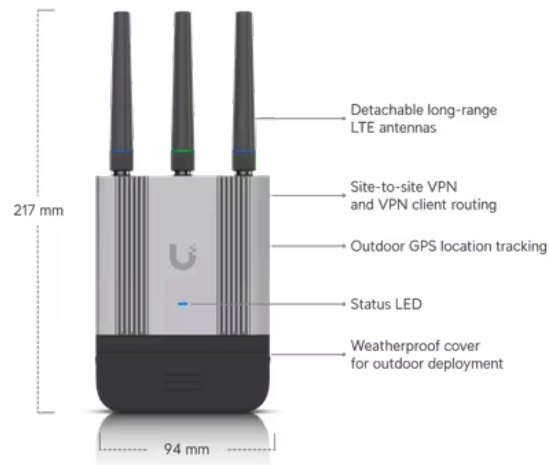

### ^ Overview

Dimensions	Without antennas and outdoor cover: 114.5 x 93.6 x 32 mm (4.5 x 3.7 x 1.3") With antennas: 213 x 93.6 x 32 mm (83 x 3.7 x 1.3") With antennas and outdoor cover: 217 x 94 x 32 mm (8.5 x 3.7 x 1.3")
Networking Interface	(2) GbE RJ45 ports, LTE Cat 4 radio, WiFi 4
SIM	Nano SIM
LTE Bands	B2, B4, B5, B12, B13, B14, B25, B26, B66, B71
PoE Interface	(1) PoE input (1) PoE output (Max. 10W, requires PoE+ switch)
Mounting	DIN rail, Wall, Pole (Mounts Included)
Weatherproofing	IP66