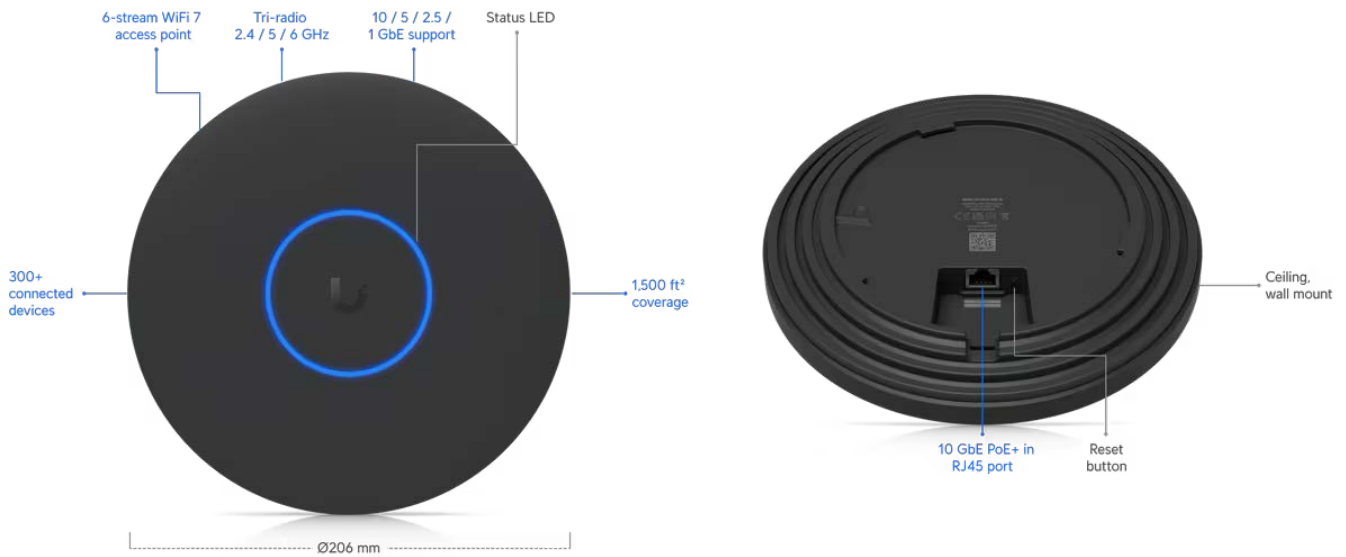

U7 Pro XG

U7-Pro-XG-B

Overview

Dimensions	Ø206 x 32.5 mm (Ø8.1 x 1.3")
WiFi Standard	WiFi 7
Spatial Streams	6
Coverage Area	140 m ² (1,500 ft ²)
Max. Client Count	300+
Uplink	10 GbE
Mounting	Ceiling, Wall (Lite Mount Included)
Power Method	PoE+

Max. Power Consumption	22W
Supported Voltage Range	42.5—57V DC
Networking Interface	(1) 10 GbE RJ45 port
Weight	750 g (1.7 lb)
Management	Ethernet
Enclosure Material	UV-stabilized polycarbonate, aluminum alloy
Mount Material	Stainless steel (SUS304), galvanized steel (SGCC)
LEDs	
System	White/Blue
Channel Bandwidth	HT 20/40, VHT 20/40/80/160, HE 20/40/80/160, EHT 20/40/80/160/240/320 (MHz)
NDA Compliant	✓
Certifications	CE, FCC, IC
Ambient Operating Temperature	-30 to 40° C (-22 to 104° F)
Ambient Operating Humidity	5 to 95% noncondensing