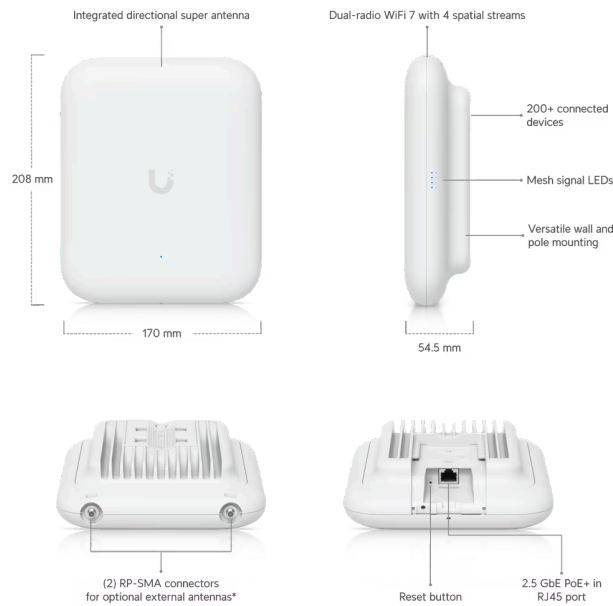

U7 Outdoor

U7-OUTDOOR

*Includes external omni antennas.

Mechanical

Dimensions	170 x 208 x 54.5 mm (6.7 x 8.2 x 2.1")
Weight	1.2 kg (2.6 lb)
Enclosure material	UV-stabilized polycarbonate, aluminum alloy
Mount material	Polycarbonate, SGCC steel
Pole mount diameter	25–60 mm (1–2.36") on pipe outer diameter
Wind survivability	74.6 N at 200 km/h (16.8 lbf at 125 mph)
Weatherproofing	IPX6

Hardware

Networking interface	(1) 1/2.5 GbE RJ45 port
Management interface	Ethernet
Power method	PoE+
Power supply	UniFi PoE Switch
Supported voltage range	42.5—57V DC

Max. power consumption	19W
Max. TX power	
2.4 GHz	23 dBm
5 GHz	26 dBm
6 GHz	-
MIMO	
2.4 GHz	2 x 2 (DL/UL MU-MIMO)
5 GHz	2 x 2 (DL/UL MU-MIMO)
6 GHz	-
Max. data rate	
2.4 GHz	688 Mbps (BW40)
5 GHz	4.3 Gbps (BW240)
6 GHz	-
Antenna gain	
2.4 GHz	Directional internal: 8 dBi/External omni: 3 dBi
5 GHz	Directional internal: 12.5 dBi/External omni: 4 dBi
6 GHz	-
Antenna beamwidth	
2.4 GHz	90°
5 GHz	45°
6 GHz	-
Antennas	(1) Directional internal antenna (2) External omni antennas (2) RP-SMA connectors for external antenna
LEDs	(1) Power: white/blue (4) Mesh signal: blue
Button	Factory reset
Mounting	Wall, ceiling, pole (Included)
Ambient operating temperature	-30 to 60° C (-22 to 140° F)
Ambient operating humidity	5 to 95% noncondensing
Certifications	CE, FCC, IC