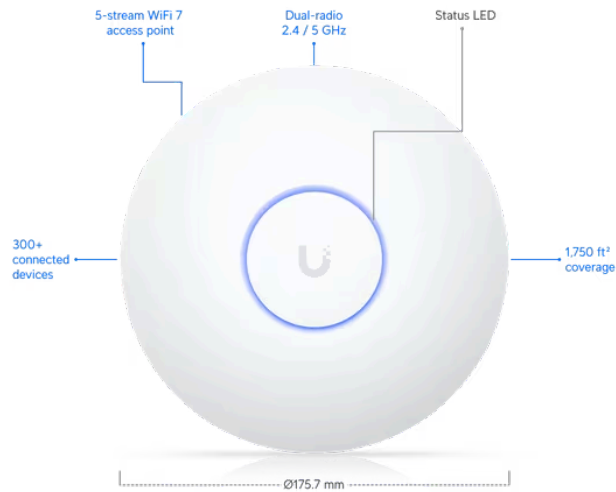

U7 Long-Range

U7-LR

^ Overview

Dimensions	Ø175.7 x 43 mm (Ø6.9 x 1.7")
WiFi Standard	WiFi 7
Spatial Streams	5
Coverage Area	160 m ² (1,750 ft ²)
Max. Client Count	300+
Uplink	2.5 GbE
Mounting	Ceiling, Wall (Plastic Mounting Plate included)
Power Method	PoE