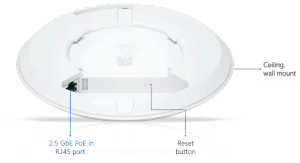

### ^ Overview

Dimensions	Ø171.5 x 33 mm (Ø6.8 x 1.3")
WiFi Standard	WiFi 7
Spatial Streams	4
Coverage Area	115 m <sup>2</sup> (1,250 ft <sup>2</sup> )
Max. Client Count	200+
Uplink	2.5 GbE
Mounting Locations	Ceiling, wall
Mounting Plate	Plastic mounting plate (Included)
Power Method	PoE