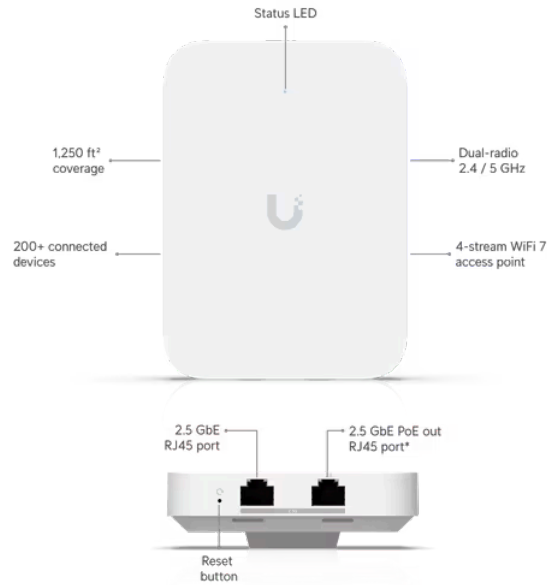

## U7-IW

\*PoE+ input required for the single-port PoE output

### ^ Overview

Dimensions	137 x 98.7 x 30.2 mm (5.4 x 3.9 x 1.2")
WiFi Standard	WiFi 7
Spatial Streams	4
Coverage Area	115 m <sup>2</sup> (1,250 ft <sup>2</sup> )
Max. Client Count	200+
Uplink	2.5 GbE
Mounting	Wall (Metal Wall Mount Included)
Power Method	PoE PoE+ (Required for PoE output)